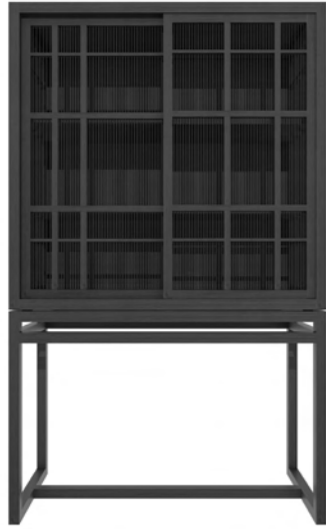

TABWA CUPBOARD

solid dark tainted teak doors
with a veneer frame and black metal legs [Ⓟ]

2 doors and 2 inside drawers
12185 100 × 45 × 160 cm
39.5" × 17.5" × 63"

NEW GRAPHIC CUPBOARD

black tainted solid teak [Ⓟ] [ⓑ]
black metal legs

2 push open doors and 2 inside drawers
10066 100 × 45 × 160 cm
39.5" × 17.5" × 63"

BURUNG CUPBOARD

black tainted solid oak and bamboo spokes 

2 sliding doors

12345 104 × 45 × 172 cm
41" × 17.5" × 67.5"

ANDERS CUPBOARD