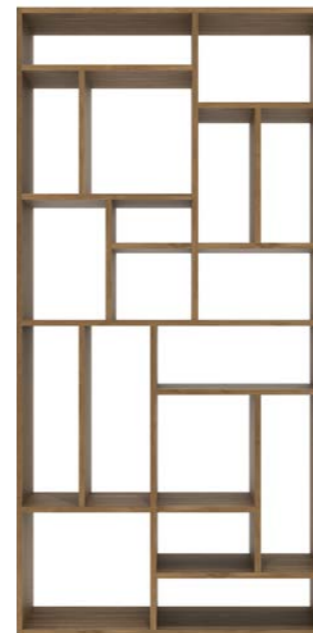

Z RACK
solid oak ☉

- 50779 93 × 38 × 207 cm
36.5" × 15" × 81.5"
- 50778 125 × 37 × 207 cm
49" × 14.5" × 81.5"

STAIRS RACK
solid oak ☉

- 50762 103 × 36 × 206 cm
40.5" × 14" × 81"

PIROUETTE RACK
solid oak ☉

- 4 drawers
- 45016 60 × 30 × 200 cm
23.5" × 12" × 78.5"

STAIRS COLUMN

solid oak 

50761 45 × 46 × 204 cm
17.5" × 18" × 80.5"

RISE RACK

solid oak with a black metal frame 

50137 140 × 38 × 165 cm
55" × 15" × 65"