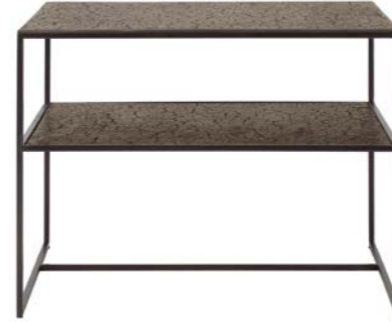

56 × 56 × 69 cm - 22" × 22" × 27"

TRIPTIC SIDE TABLE

made from mineral powders, water, earth,
natural colour pigments and metallic powders.
(also available in: ●●)

lava taupe
25911 45 × 40 × 51 cm
17.5" × 15.5" × 20"