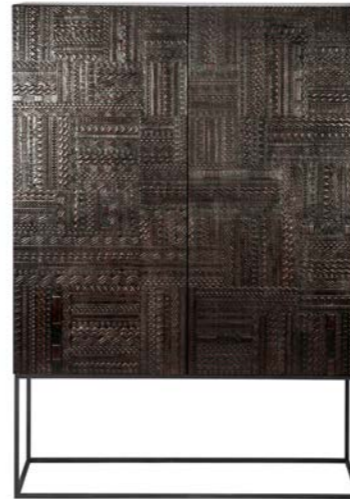

TABWA CUPBOARD

solid dark tainted teak doors
with a veneer frame and black metal legs [Ⓟ]

2 doors and 2 inside drawers
12184 126 × 45 × 180 cm
49.5" × 17.5" × 71"