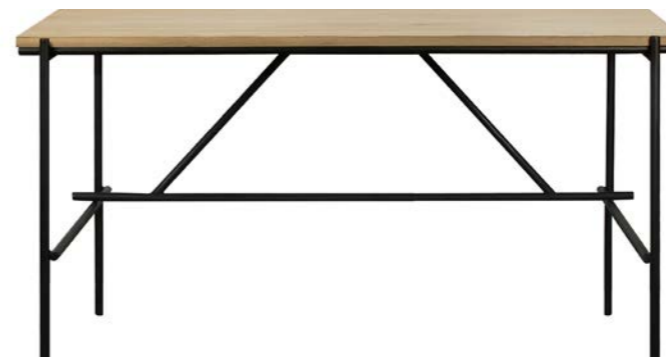

OSCAR DESK

solid oak with black metal legs ☽

(also available in: ●)

50111 140 × 70 × 76 cm
55" × 27.5" × 30"
50115 160 × 80 × 76 cm
63" × 31.5" × 30"