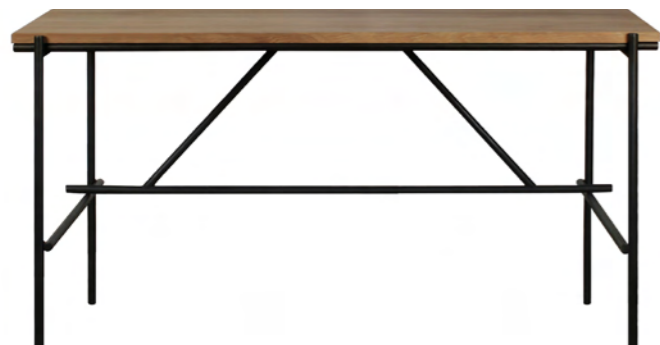

OSCAR DESK

solid teak (N) FSC®
with black metal legs
(also available in: (C))

10138 140 × 70 × 76 cm
55" × 27.5" × 30"
10145 160 × 80 × 76 cm
63" × 31.5" × 30"