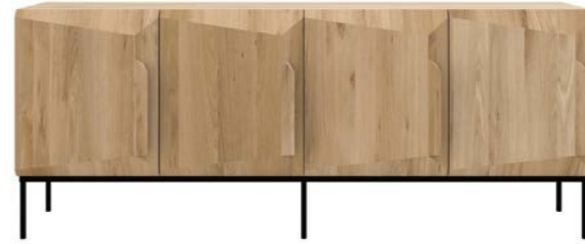

51438 210 × 45 × 78 cm
82.5" × 17.5" × 30.5"

LIGNA SIDEBOARD

solid oak with stainless steel legs [Ⓞ]

2 doors and 2 drawers

50949 110 × 45 × 78 cm
43.5" × 17.5" × 30.5"

3 doors and 3 drawers

50950 165 × 45 × 78 cm
65" × 17.5" × 30.5"

4 doors and 4 drawers

50951 220 × 45 × 78 cm
86.5" × 17.5" × 30.5"

LIGNA SIDEBOARD

solid oak with black metal legs [Ⓞ]

2 doors and 2 drawers

51114 110 × 45 × 78 cm
43.5" × 17.5" × 30.5"

3 doors and 3 drawers

51115 165 × 45 × 78 cm
65" × 17.5" × 30.5"

4 doors and 4 drawers

51116 220 × 45 × 78 cm
86.5" × 17.5" × 30.5"

STAIRS SIDEBOARD

solid oak with black metal legs [Ⓟ]
(also available in: ●)

3 doors

50763 150 × 46 × 80 cm
59" × 18" × 31.5"