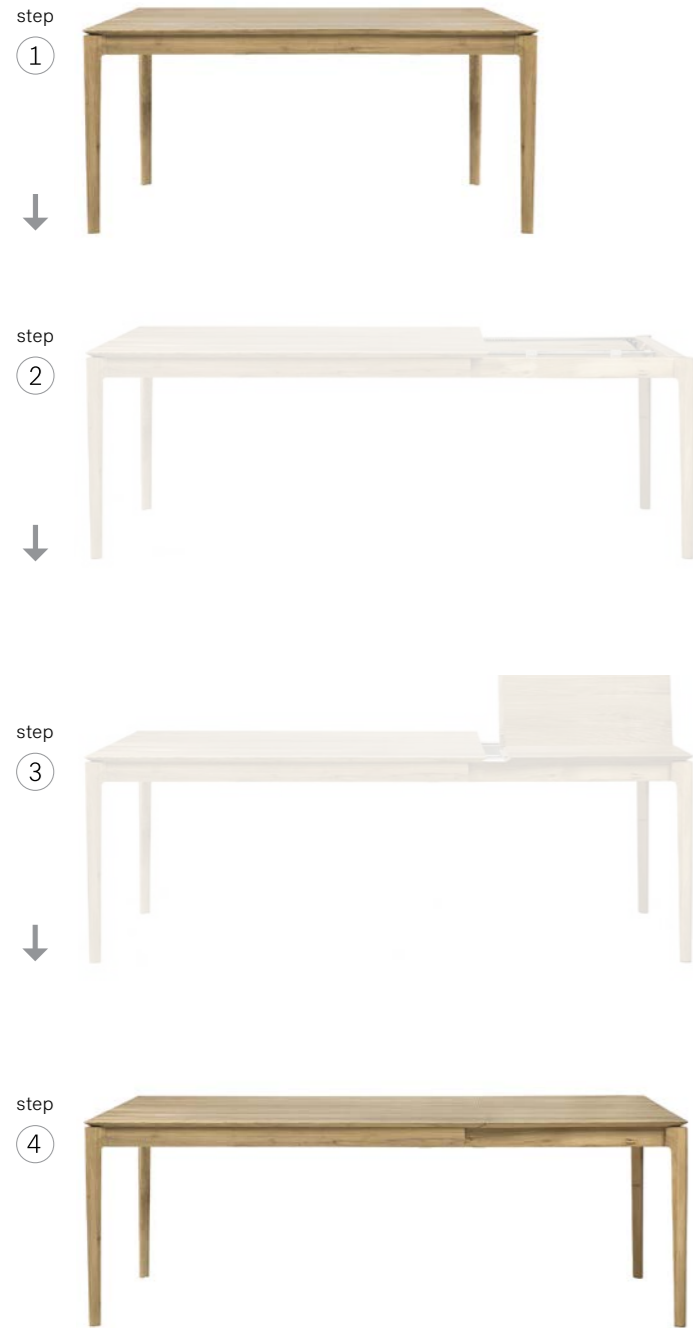

TORSION DINING TABLE

solid black tainted oak

(also available in:)

round

50011 70 × 70 × 76 cm
27.5" × 27.5" × 30"
50013 90 × 90 × 76 cm
35.5" × 35.5" × 30"

EXTENDABLE DINING TABLES

BOK EXTENDABLE DINING TABLE

solid oak ☉
 (also available in: ●●)

*new dimension

51502	140 - 220 × 90 × 76 cm 55"- 86.5" × 35.5" × 30"
51503	160 - 240 × 90 × 76 cm 63"- 94.5" × 35.5" × 30"
51504	180 - 280 × 100 × 76 cm 71"- 110" × 39.5" × 30"
51494*	200 - 300 × 100 × 76 cm 78.5 - 118" × 39.5" × 30"