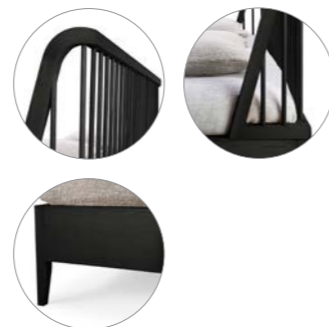

SPINDLE BED

solid black tainted oak
(also available in:)

without slats

mattress size 160/200

51237 170 × 210 × 97 cm - 67" × 82.5" × 38"

mattress size 180/200

51236 190 × 210 × 97 cm - 75" × 82.5" × 38"

with slats ***only available in USA**

US queen size, mattress size 153/203 - 60" × 80"

51239 163 × 213 × 97 cm - 64" × 84" × 38"

US king size, mattress size 193/203 - 76" × 80"

51238 203 × 213 × 97 cm - 80" × 84" × 38"