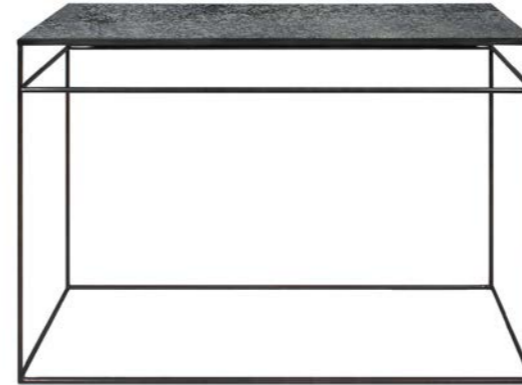

dark emperador

60094 120 × 40 × 86 cm
47" × 15.5" × 34"

AGED CONSOLE

heavy aged mirror top with a black metal frame

bronze copper

20724 122 × 36 × 81 cm
48" × 14" × 32"

AGED CONSOLE

heavy aged mirror top with a black metal frame

charcoal

20746 122 × 36 × 81 cm
48" × 14" × 32"

AGED SOFA CONSOLE

heavy aged mirror top with a black metal frame

bronze copper

20731 160 × 36 × 70 cm
63" × 14" × 27.5"

AGED SOFA CONSOLE

heavy aged mirror top with a black metal frame