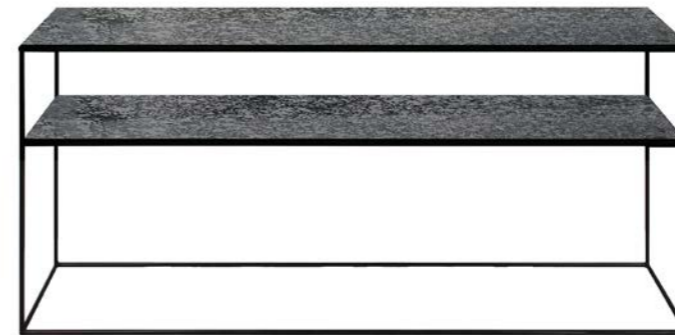

charcoal

20746 122 × 36 × 81 cm
48" × 14" × 32"

AGED SOFA CONSOLE

heavy aged mirror top with a black metal frame

bronze copper

20731 160 × 36 × 70 cm
63" × 14" × 27.5"

AGED SOFA CONSOLE

heavy aged mirror top with a black metal frame