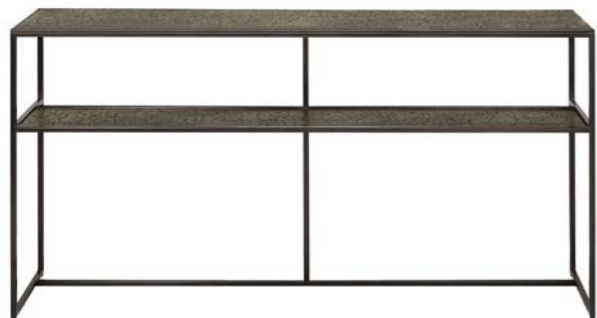

PENTAGON CONSOLE

made from mineral powders, water, earth,
natural colour pigments and metallic powders

lava whisky

25896 150 x 40 x 75 cm
59" x 15.5" x 29.5"